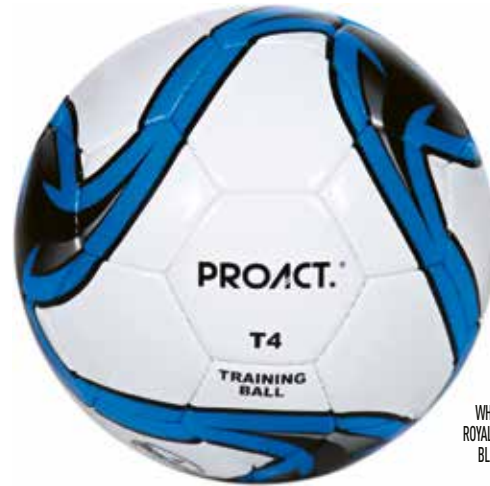

WHITE/
LIME/
BLACK

WHITE/
ROYAL BLUE/
BLACK

WHITE/
RED/
BLACK

PA874 SIZE 3 GLIDER 2 FOOTBALL

Size 3

€ 14,40

€ 11,52

PA875 SIZE 4 GLIDER 2 FOOTBALL