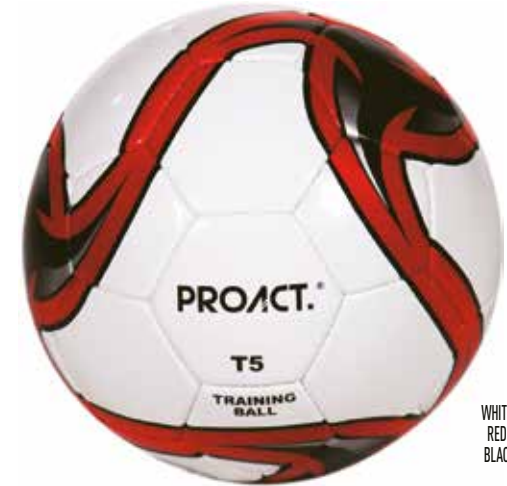

WHITE/
LIME/
BLACK

WHITE/
ROYAL BLUE/
BLACK

WHITE/
RED/
BLACK

PA874 SIZE 3 GLIDER 2 FOOTBALL

Size 3

€ 14,40

€ 11,52

PA875 SIZE 4 GLIDER 2 FOOTBALL